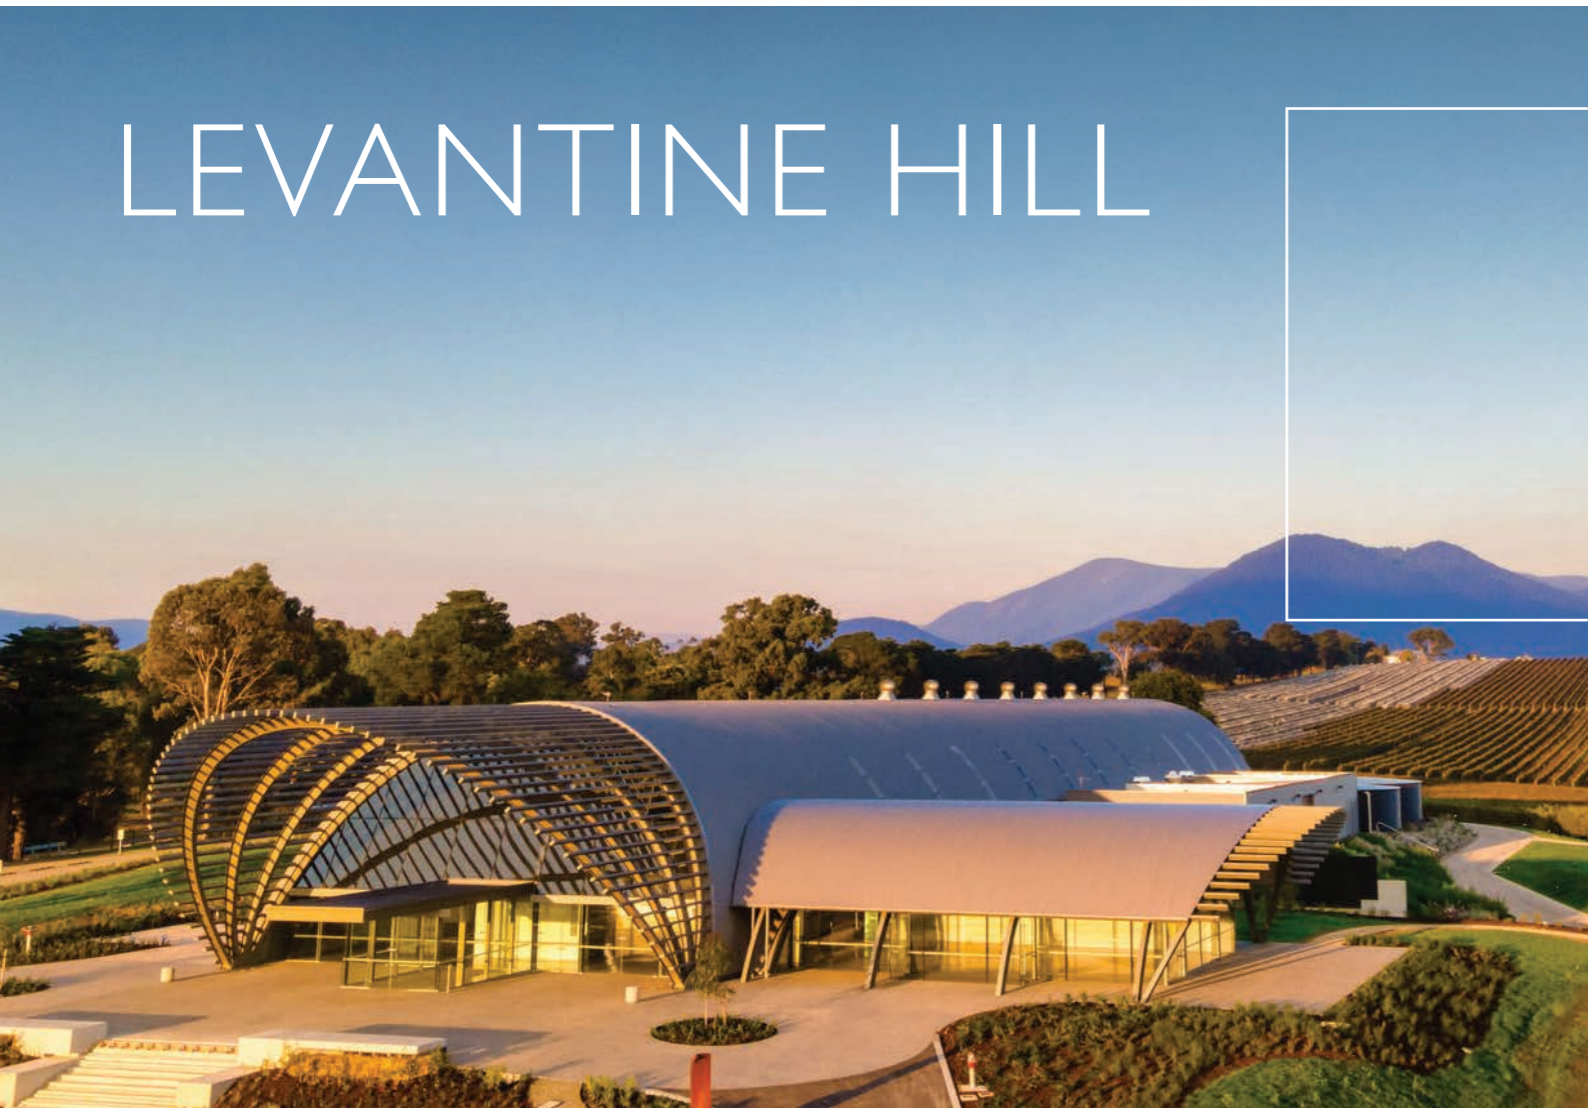

LEVANTINE HILL

Levantine Hill is one of the most visually remarkable and exquisite destinations you will ever find. Set amid the rolling hills of the Yarra Valley and surrounded by picturesque vineyards, it offers the perfect setting for your next event. Unearth the land to the east with the Mediterranean-inspired menu, the perfect dining match to Levantine Hill's critically acclaimed wines.